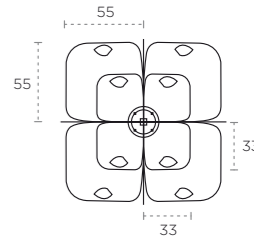

220 HEXAGONAAL

270 HEXAGONAAL

190 SQUARE

CLASSIC

CLASSIC LONG SIZE

PARAFLEX® CLASSIC STANDARD ARM

PARAFLEX® CLASSIC LONG SIZE ARM

UMBROSA DECK SUPPORT 90°

MORE ON UMBROSA.BE

UMBROSA INGROUND FITTING 90°

UMBROSA INOX WALL BRACKETS

UMBROSA TILE BASE

39

UMBROSA TILE BASE COVER

UMBROSA TILE BASE COVER

UMBROSA BASESYSTEM