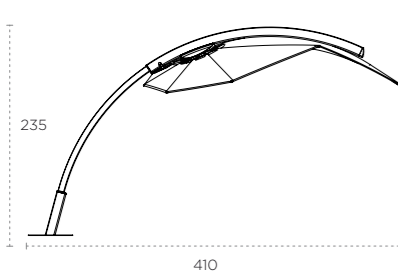

# INSTALLATION

LOTUS®/VENUS® PEDAL SYSTEM

LOTUS®/VENUS® BASE WITH WHEELS

UMBROSA DECK SUPPORT 75°

UMBROSA INGROUND FITTING 75°

UMBROSA BASESYSTEM