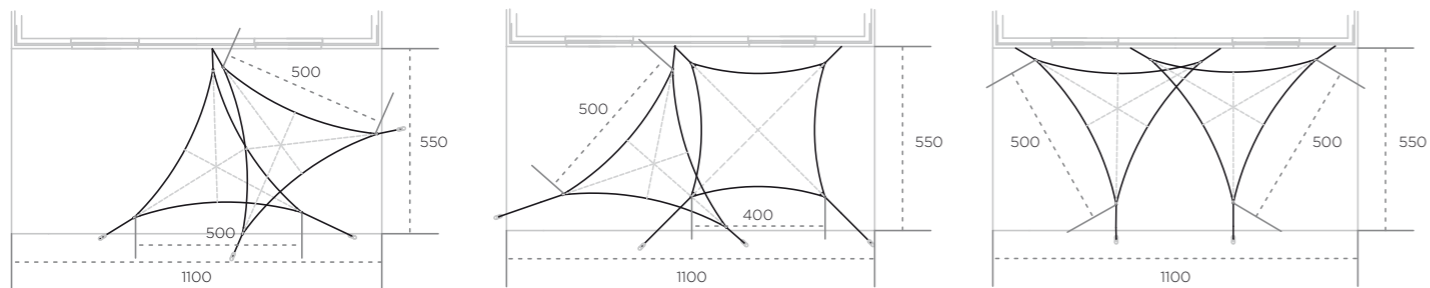

UMBROSA INGROUND FITTING 75°

UMBROSA GROUNDSCREW 75°

UMBROSA WALL PROFILE

WALL KIT

Endless combinations

Endless positions

Adjustable height

High quality finish