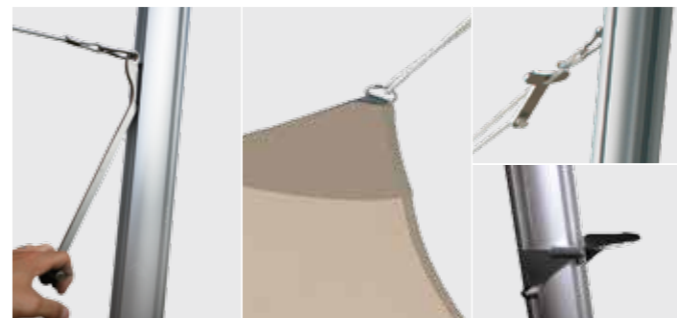

UMBROSA INGROUND FITTING 75°

UMBROSA GROUNDSCREW 75°

UMBROSA WALL PROFILE

WALL KIT

Endless combinations

Endless positions

Adjustable height

High quality finish