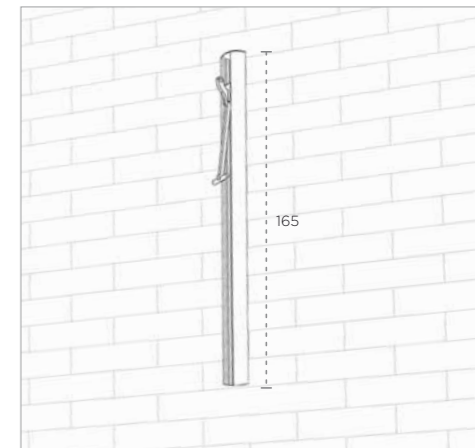

UMBROSA WALL PROFILE

WALL KIT