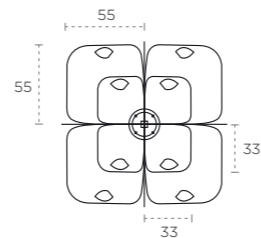

UMBROSA DECK SUPPORT 75°/105°

UMBROSA INGROUND FITTING 75°/105°

UMBROSA TILE BASE COVER

UMBROSA TILE BASE

UMBROSA BASESYSTEM

Easy to fold

Spectra storagebag

Position 1