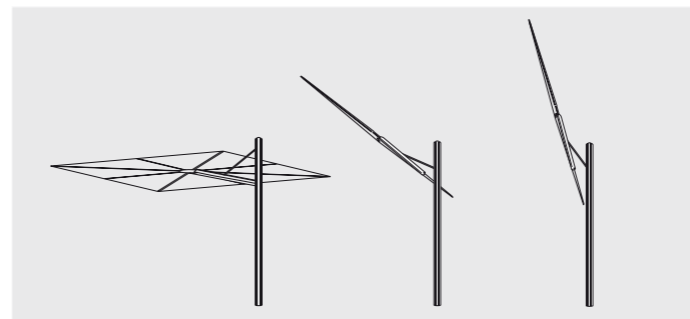

UMBROSA DECK SUPPORT 75°/105°

UMBROSA INGROUND FITTING 75°/105°

UMBROSA TILE BASE COVER

UMBROSA TILE BASE

UMBROSA BASESYSTEM

Easy to fold

Spectra storagebag

Position 1

UMBROSA DECK SUPPORT 90°

UMBROSA INGROUND FITTING 75°/105

UMBROSA TILE BASE COVER

UMBROSA TILE BASE

UMBROSA BASESYSTEM

Height adjustable

Easy to take out

Storage bag