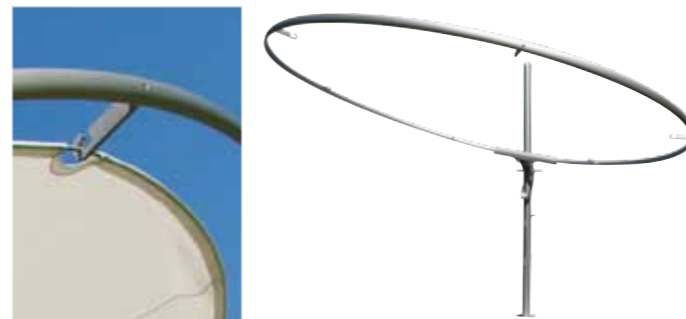

UMBROSA DECK SUPPORT 90°

UMBROSA INGROUND FITTING 75°/105

UMBROSA TILE BASE COVER

UMBROSA TILE BASE

UMBROSA BASESYSTEM

Height adjustable

Easy to take out

Storage bag