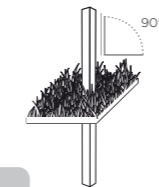

220 HEXAGONAAL

270 HEXAGONAAL

190 SQUARE

CLASSIC

CLASSIC LONG SIZE

PARAFLEX® CLASSIC STANDARD ARM

PARAFLEX® CLASSIC LONG SIZE ARM

UMBROSA DECK SUPPORT 90°

MORE ON UMBROSA.BE

UMBROSA INGROUND FITTING 90°

UMBROSA INOX WALL BRACKETS

UMBROSA TILE BASE

39

UMBROSA TILE BASE COVER

UMBROSA TILE BASE COVER

UMBROSA BASESYSTEM