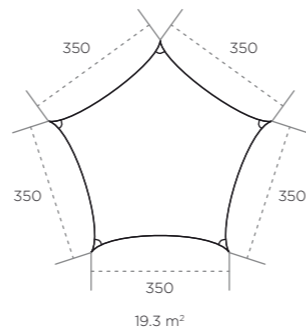

TRIANGLE

RECTANGLE

SQUARE

PENTANGLE

UMBROSA DECK SUPPORT 90°

UMBROSA INGROUND FITTING 90°

MORE ON [UMBROSA.BE](http://UMBROSA.BE)

UMBROSA DECK SUPPORT 75°