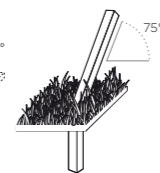

TRIANGLE

RECTANGLE

SQUARE

PENTANGLE

MORE ON UMBROSA.BE