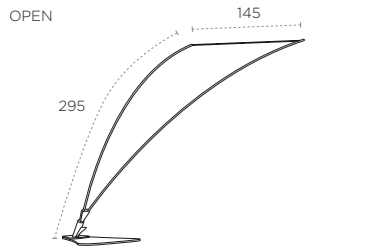

RIMBOU® TECHNICAL DETAILS

VENUS®