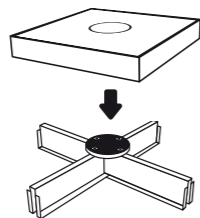

UMBROSA DECK SUPPORT 75°/105°

UMBROSA INGROUND FITTING 75°/105°

UMBROSA TILE BASE COVER

UMBROSA TILE BASE

UMBROSA BASESYSTEM

Easy to fold

Spectra storagebag

Position 1

UMBROSA DECK SUPPORT 90°

UMBROSA INGROUND FITTING 75°/105

UMBROSA TILE BASE COVER

UMBROSA TILE BASE

UMBROSA BASESYSTEM

Height adjustable

Easy to take out

Storage bag