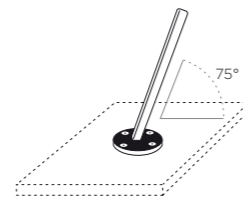

# INSTALLATION

LOTUS®/VENUS® PEDAL SYSTEM

LOTUS®/VENUS® BASE WITH WHEELS

UMBROSA DECK SUPPORT 75°

UMBROSA INGROUND FITTING 75°

UMBROSA BASESYSTEM