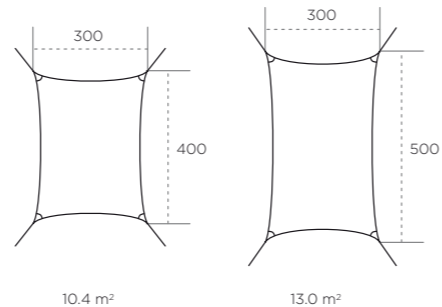

TRIANGLE

RECTANGLE

SQUARE

PENTANGLE

UMBROSA DECK SUPPORT 90°

UMBROSA INGROUND FITTING 90°

MORE ON [UMBROSA.BE](http://UMBROSA.BE)

UMBROSA DECK SUPPORT 75°