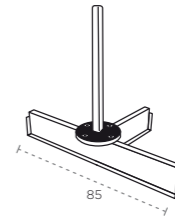

220 HEXAGONAAL

270 HEXAGONAAL

190 SQUARE

CLASSIC

CLASSIC LONG SIZE

PARAFLEX® CLASSIC STANDARD ARM

PARAFLEX® CLASSIC LONG SIZE ARM

UMBROSA DECK SUPPORT 90°

MORE ON UMBROSA.BE

UMBROSA INGROUND FITTING 90°

UMBROSA INOX WALL BRACKETS

UMBROSA TILE BASE

39

UMBROSA TILE BASE COVER

UMBROSA TILE BASE COVER

UMBROSA BASESYSTEM