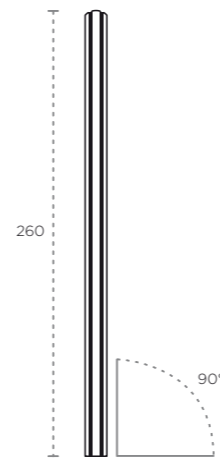

TRIANGLE

RECTANGLE

SQUARE

PENTANGLE

UMBROSA DECK SUPPORT 90°

UMBROSA INGROUND FITTING 90°

MORE ON [UMBROSA.BE](http://UMBROSA.BE)

UMBROSA DECK SUPPORT 75°