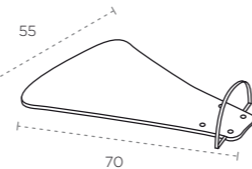

# INSTALLATION

LOTUS®/VENUS® PEDAL SYSTEM

LOTUS®/VENUS® BASE WITH WHEELS

UMBROSA DECK SUPPORT 75°

UMBROSA INGROUND FITTING 75°

UMBROSA BASESYSTEM