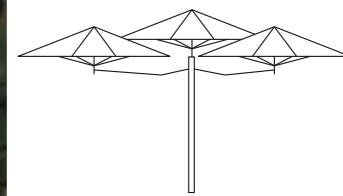

PARAFLEX® MULTIFLEX

DETAILS PAGE 38