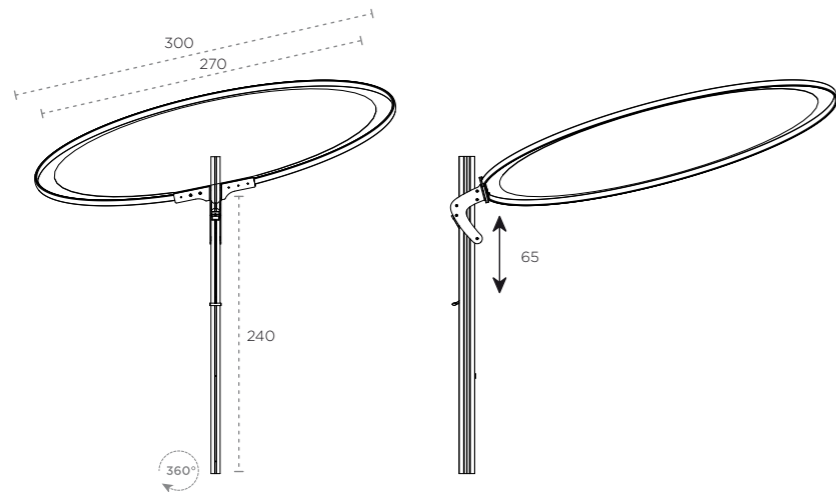

UMBROSA DECK SUPPORT 75°/105°

UMBROSA INGROUND FITTING 75°/105°

UMBROSA TILE BASE COVER

UMBROSA TILE BASE

UMBROSA BASESYSTEM

Easy to fold

Spectra storagebag

Position 1

UMBROSA DECK SUPPORT 90°

UMBROSA INGROUND FITTING 75°/105

UMBROSA TILE BASE COVER

UMBROSA TILE BASE

UMBROSA BASESYSTEM

Height adjustable

Easy to take out

Storage bag