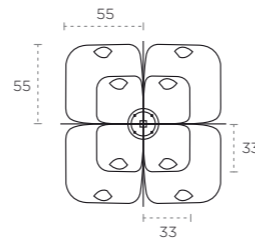

UMBROSA DECK SUPPORT 90°

UMBROSA INGROUND FITTING 75°/105

UMBROSA TILE BASE COVER

UMBROSA TILE BASE

UMBROSA BASESYSTEM

Height adjustable

Easy to take out

Storage bag