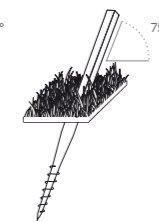

TRIANGLE

RECTANGLE

SQUARE

PENTANGLE

MORE ON UMBROSA.BE