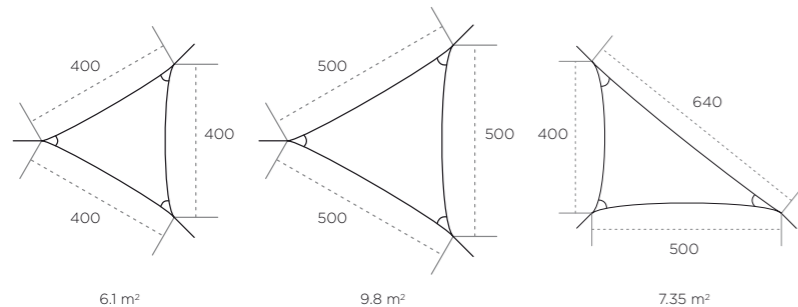

TRIANGLE

RECTANGLE

SQUARE

PENTANGLE

MORE ON UMBROSA.BE