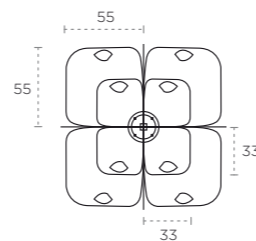

# INSTALLATION

LOTUS®/VENUS® PEDAL SYSTEM

LOTUS®/VENUS® BASE WITH WHEELS

UMBROSA DECK SUPPORT 75°

UMBROSA INGROUND FITTING 75°

UMBROSA BASESYSTEM