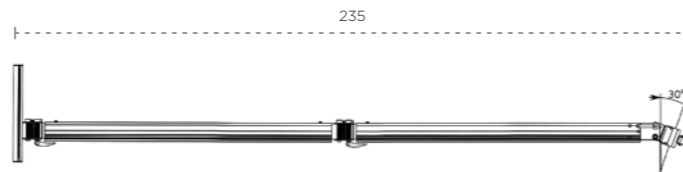

220 HEXAGONAAL

270 HEXAGONAAL

190 SQUARE

CLASSIC

CLASSIC LONG SIZE

PARAFLEX® CLASSIC STANDARD ARM

PARAFLEX® CLASSIC LONG SIZE ARM

UMBROSA DECK SUPPORT 90°

MORE ON UMBROSA.BE

UMBROSA INGROUND FITTING 90°

UMBROSA INOX WALL BRACKETS

UMBROSA TILE BASE

39

UMBROSA TILE BASE COVER

UMBROSA TILE BASE COVER

UMBROSA BASESYSTEM