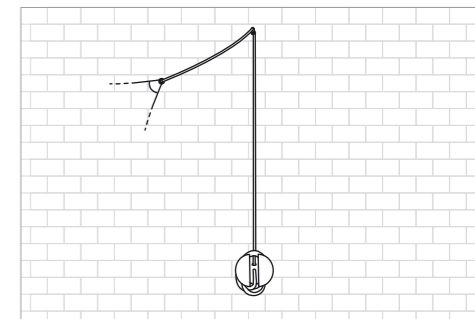

UMBROSA INGROUND FITTING 75°

UMBROSA GROUNDSCREW 75°

UMBROSA WALL PROFILE

WALL KIT

Endless combinations

Endless positions

Adjustable height

High quality finish

Easy tension / Easystep

**PREMIUM** Olefine 190 gr/m<sup>2</sup>

**SUNBRELLA LIMITED EDITION** Acryl 235 gr/m<sup>2</sup>

**SHADOW** PVC 295 gr/m<sup>2</sup>

Stainless steel wall kit

Wall profile

Sail storagebag