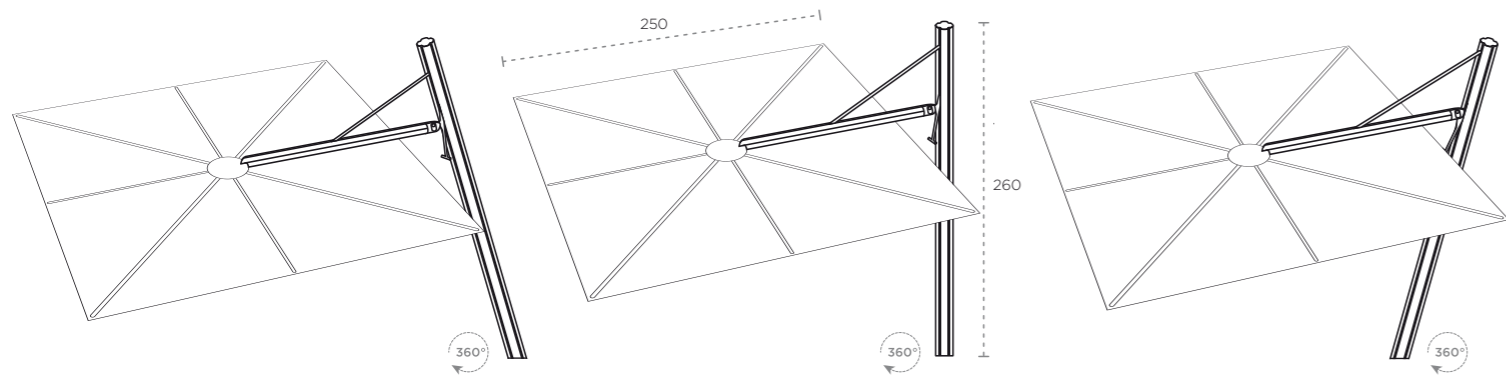

UMBROSA TILE BASE

PREMIUM Olefine 190 gr/m²

SUNBRELLA LIMITED EDITION Acryl 235 gr/m²

SHADOW PVC 295 gr/m²

MORE ON
UMBROSA.BE

Kleurweergave niet bindend • Couleurs Indicative • Colours are not binding • Farben nicht bindend • La reproducción de los colores no es vinculante • Reprodução de cores não vinculativa • La rappresentazione dei colori non è vincolante