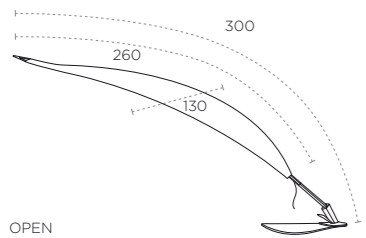

RIMBOU® TECHNICAL DETAILS

VENUS®

LOTUS®

ICARUS®

INSTALLATION

LOTUS®/VENUS® PEDAL SYSTEM

LOTUS®/VENUS® BASE WITH WHEELS

UMBROSA DECK SUPPORT 75°

UMBROSA INGROUND FITTING 75°

UMBROSA BASESYSTEM

FUNCTIONALITY

Endless positions

LOTUS®/VENUS® with cover

Endless positions

Endless positions

ICARUS® with cover

RIMBOU® COLLECTION AVAILABLE IN:

PREMIUM Olefine 190 gr/m²

SUNBRELLA LIMITED EDITION Acryl 235 gr/m²

SHADOW PVC 295 gr/m²

MORE ON UMBROSA.BE

Kleurweergave niet bindend • Couleurs Indicative • Colours are not binding • Farben nicht bindend • La reproducción de los colores no es vinculante • Reprodução de cores não vinculativa • La rappresentazione dei colori non è vincolante