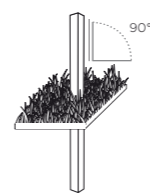

TRIANGLE

RECTANGLE

SQUARE

PENTANGLE

UMBROSA DECK SUPPORT 90°

UMBROSA INGROUND FITTING 90°

MORE ON [UMBROSA.BE](http://UMBROSA.BE)

UMBROSA DECK SUPPORT 75°