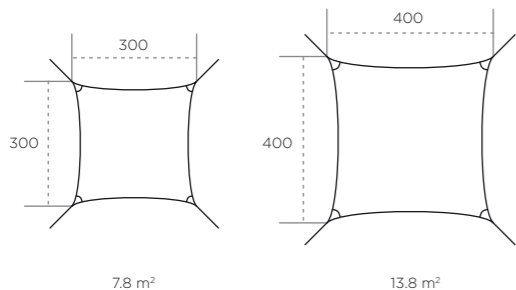

TRIANGLE

RECTANGLE

SQUARE

PENTANGLE

UMBROSA DECK SUPPORT 90°

UMBROSA INGROUND FITTING 90°

MORE ON [UMBROSA.BE](http://UMBROSA.BE)

UMBROSA DECK SUPPORT 75°