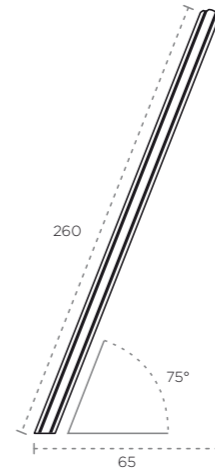

TRIANGLE

RECTANGLE

SQUARE

PENTANGLE

UMBROSA DECK SUPPORT 90°

UMBROSA INGROUND FITTING 90°

MORE ON [UMBROSA.BE](http://UMBROSA.BE)

UMBROSA DECK SUPPORT 75°

UMBROSA INGROUND FITTING 75°

UMBROSA GROUNDSCREW 75°

UMBROSA WALL PROFILE

WALL KIT

Endless combinations

Endless positions

Adjustable height

High quality finish